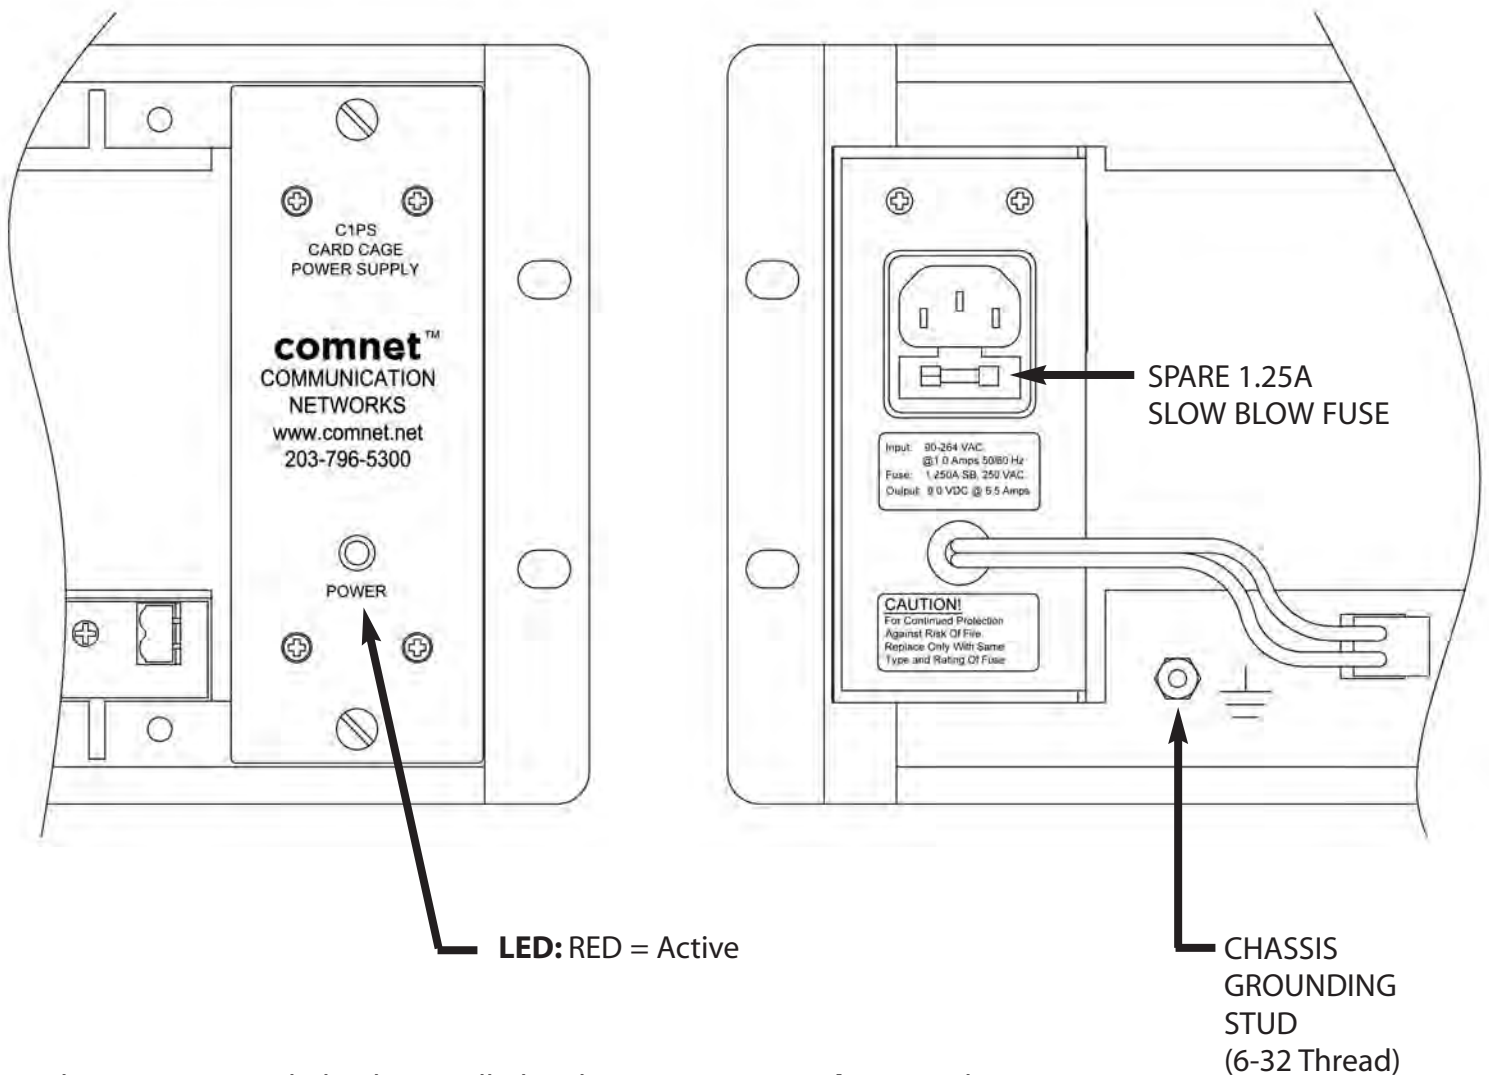

## INSTALLATION INSTRUCTIONS

## CARD CAGE POWER SUPPLY

\* The **C1PS** is intended to be installed in the Comnet **C1 Card Cage** only. Any other applications **are not** supported.