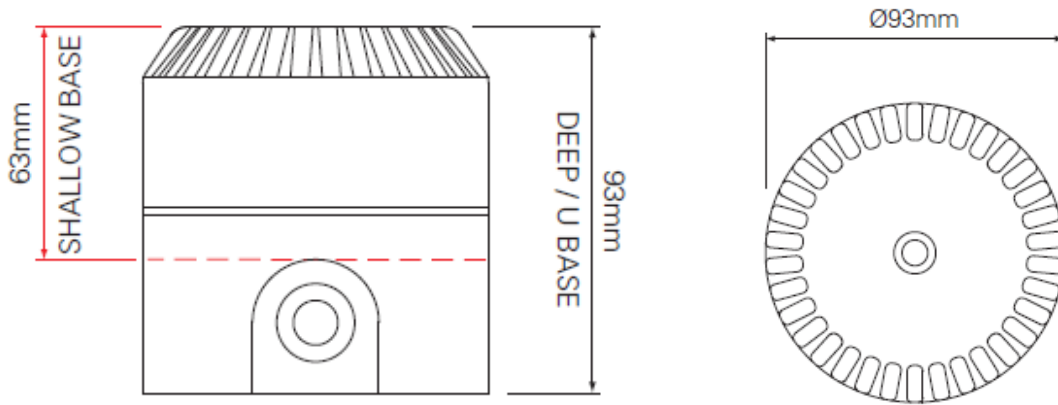

VANDERBILT

SIR1992-V-LP & SIR1992-R-LP

Indoor sirens

VANDERBILT

■ Technical Specifications

Supply voltage (nom. 12 V)	9 ... 28 VDC
Current consumption (at 12 VDC)	
- 12 VDC at tone 3	6 mA
- 24 VDC at tone 3	12 mA
Sound output	
- Number of tones	32
- Alarm stages	2
- Output	102 dB @ 24 VDC & 95 dB @ 12 VDC
- Adjustment	10 dB
Monitoring	Reverse polarity
Cable size (terminals)	0.28mm ² to 2.5mm ²
Construction	
- Material	ABS
- Colour	SIR1992-V-LP white, SIR1992-R-LP red
Ambient conditions	
- Operating temperature	-25 ... +70 °C
- Storage temperature	-15 ... +55 °C
- Housing protection (EN60529)	IP54 standard base, IP65 deep base
Dimensions (Ø x H)	93 x 63 mm standard base, 93 x 93 mm deep base