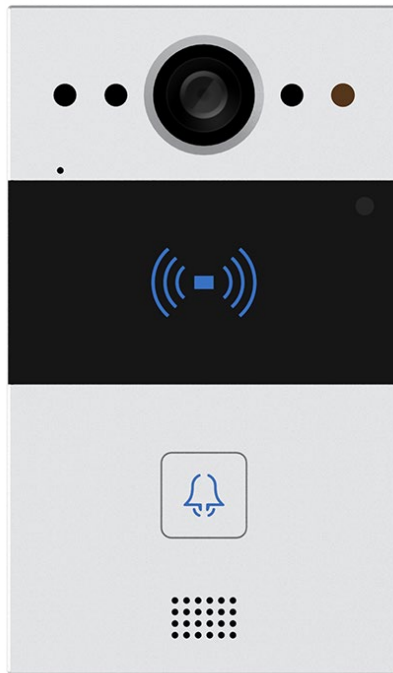

Intercom with Video and Card Reader

Overview:

The Akuvox R20A IP Doorphone enables you to easily monitor an entrance door or gate and gives you the peace of mind knowing that your facility is more secure. The R20A is a POE (Power Over Ethernet) Device with built in RF Card Reader. Included in the compact design is the powerful 3MP Camera for HD Video call function.

The perfect solution for office doors with on-site or hosted IP-PBX.

Other application scenarios include:

- ✔ Remote site entry over Internet
- ✔ Apartment/flat intercom with door access control

The R20A intercom works seamlessly with our touch screen internal monitors C315S or IT82W.