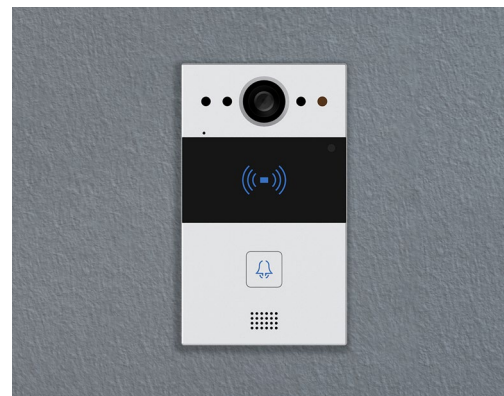

Intercom with Video and Card Reader

Overview:

The Akuvox R20A IP Doorphone enables you to easily monitor an entrance door or gate and gives you the peace of mind knowing that your facility is more secure. The R20A is a POE (Power Over Ethernet) Device with built in RF Card Reader. Included in the compact design is the powerful 3MP Camera for HD Video call function.

The perfect solution for office doors with on-site or hosted IP-PBX.

Other application scenarios include:

- ✔ Remote site entry over Internet
- ✔ Apartment/flat intercom with door access control

The R20A intercom works seamlessly with our touch screen internal monitors C315S or IT82W.

Intercom with Video and Card Reader

Ordering Information:

Type	Art. No.	Description	Weight*
R20A	N54524-Z101-A100	R20A Intercom with Video & Card Reader	0.503kg
C315S	N54524-Z100-A100	C315S Internal Door Phone Monitor	0.448kg
IT82W	N54524-Z104-A100	IT82W Advanced Internal Door Ph Monitor	0.873kg
IT82W	N54524-Z104-A100	IT82W Advanced Internal Door Ph Monitor	1.03kg