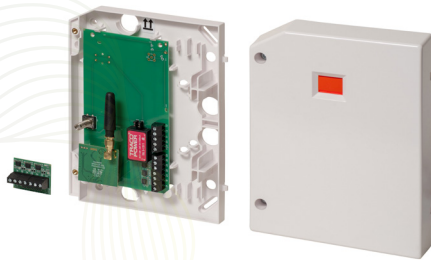

## Overview

The **SPCW220** remote transceiver, by acre security, increases wireless detection coverage in buildings protected by acre Intrusion solutions. The device can be used separately or in conjunction with wireless repeaters to further enhance wireless coverage.

The SPCW220 remote transceiver provides the same functionality as the SPCW120 transceiver, but only one single device from these two options can be used in the acre Intrusion solution. The SPCW220 allows for the best possible position within a building so as to have optimal wireless coverage with or without supporting repeaters.

Both the SPCW220 and the SPCW120 work perfectly in combination with the acre Intrusion Gen1 series as well as with the acre Intrusion EVO series.

## Key Features

- ✓ Simple device enrollment
- ✓ Compatible with a wide range of acre Intrusion 2-Way wireless devices
- ✓ Tamper for lid opening
- ✓ Unique reference numbers for all devices
- ✓ Configurable for input types
- ✓ Central or local power options
- ✓ Simple cable connection between acre Intrusion and SPCW220