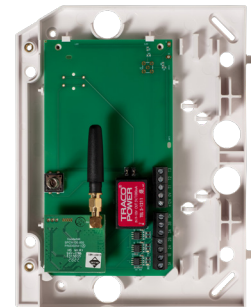

## Overview

The **SPCW220** remote transceiver, by acre security, increases wireless detection coverage in buildings protected by acre Intrusion solutions. The device can be used separately or in conjunction with wireless repeaters to further enhance wireless coverage.

The SPCW220 remote transceiver provides the same functionality as the SPCW120 transceiver, but only one single device from these two options can be used in the acre Intrusion solution. The SPCW220 allows for the best possible position within a building so as to have optimal wireless coverage with or without supporting repeaters.

Both the SPCW220 and the SPCW120 work perfectly in combination with the acre Intrusion Gen1 series as well as with the acre Intrusion EVO series.

## Key Features

- ✓ Simple device enrollment
- ✓ Compatible with a wide range of acre Intrusion 2-Way wireless devices
- ✓ Tamper for lid opening
- ✓ Unique reference numbers for all devices
- ✓ Configurable for input types
- ✓ Central or local power options
- ✓ Simple cable connection between acre Intrusion and SPCW220